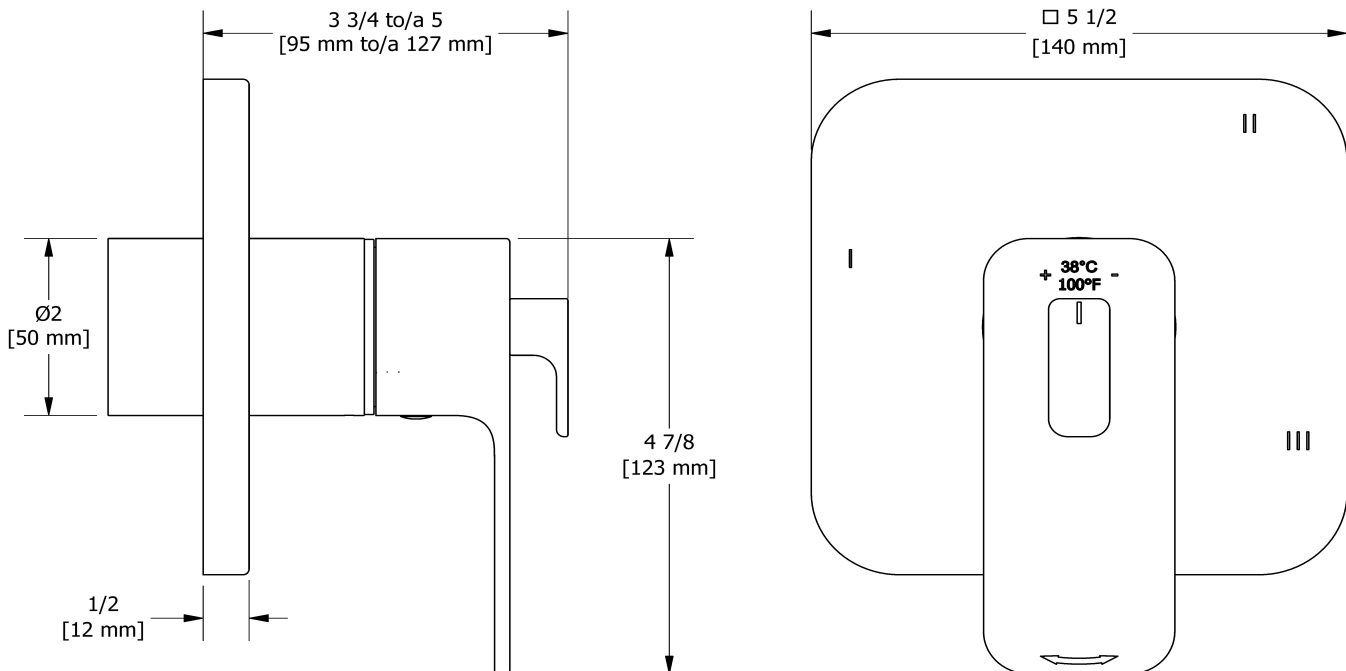

Specifications

Descriptions

- R45, R45-SPEX or R45-EX rough required to complete
- Thermostatic/pressure balance coaxial cartridge with check valves
- Trim only
- 6 positions (OFF, 1, 1 and 2, 2, 2 and 3, 3) share
- No Share

Available colors

- BN : Brushed Nickel (PVD)
- BK : Black

Certifications

- CSA B125.1
- ASME A112.18.1
- ASSE 1016
- CMR248 Approval
- ADA

3-way no share Type T/P coaxial valve trim
TEQ47

Sizes, models and finishes may differ from those presented.